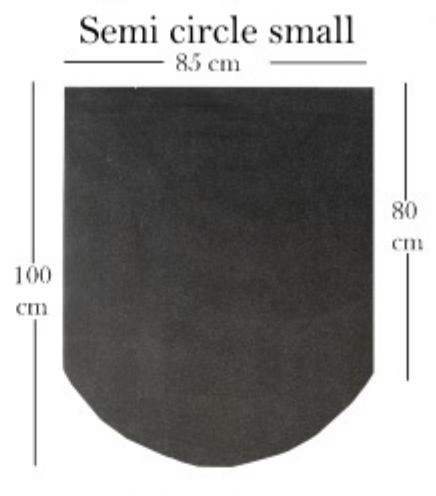

Art. 10703  
EAN 4260138791256

—42 cm—  
Art. 10706  
EAN 4260138791287

Art. 10709  
EAN 4260138791317

Art. 10712  
EAN 4260138791348

Thickness:  
Stone: 2cm + Film: 0,2cm

**Black Granite  
High-gloss**

Art. 10701  
EAN 4260138791232

Art. 10704  
EAN 4260138791263

Art. 10707  
EAN 4260138791294

Art. 10710  
EAN 4260138791324

**Sandblasted  
Serpentine**

Art. 10702  
EAN 4260138791249

Art. 10705  
EAN 4260138791270

Art. 10708  
EAN 4260138791300